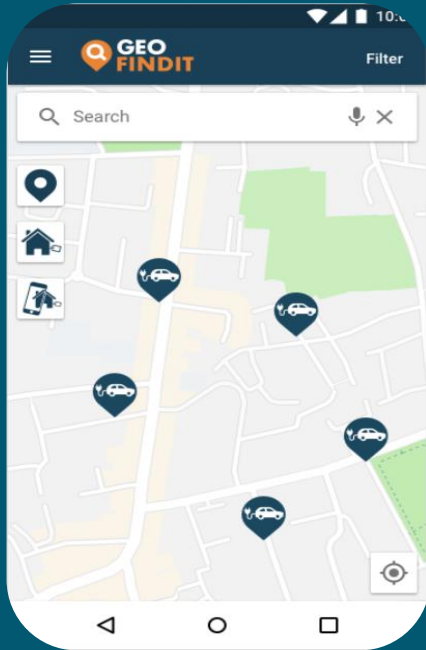

# Hotels

Email address

Tel. number

Website address

Eviston Hotel: Google Street View

# New Developments – Live Feeds

Electric Charging Points

Dublin Bikes

Dublin Bus