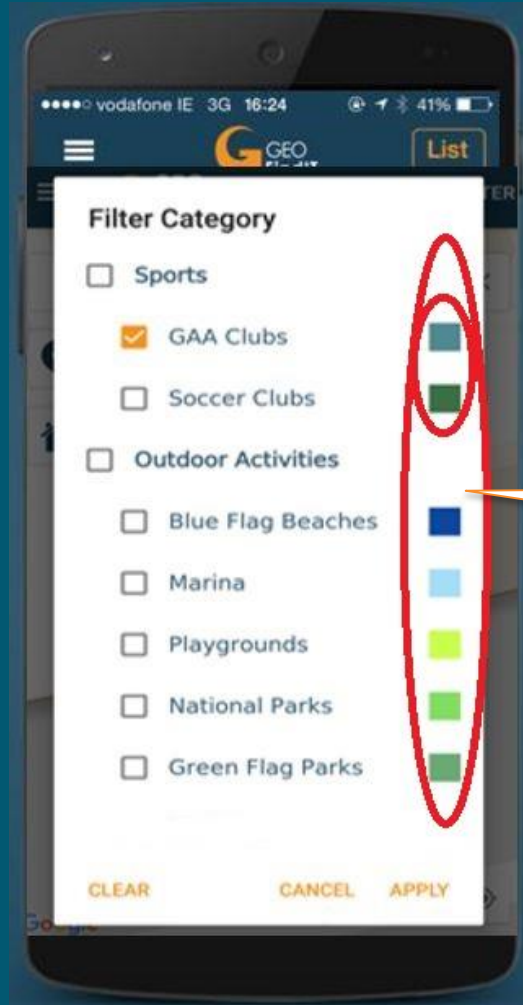

Stages in App Development

Stage 2

Colour Coding
by Category