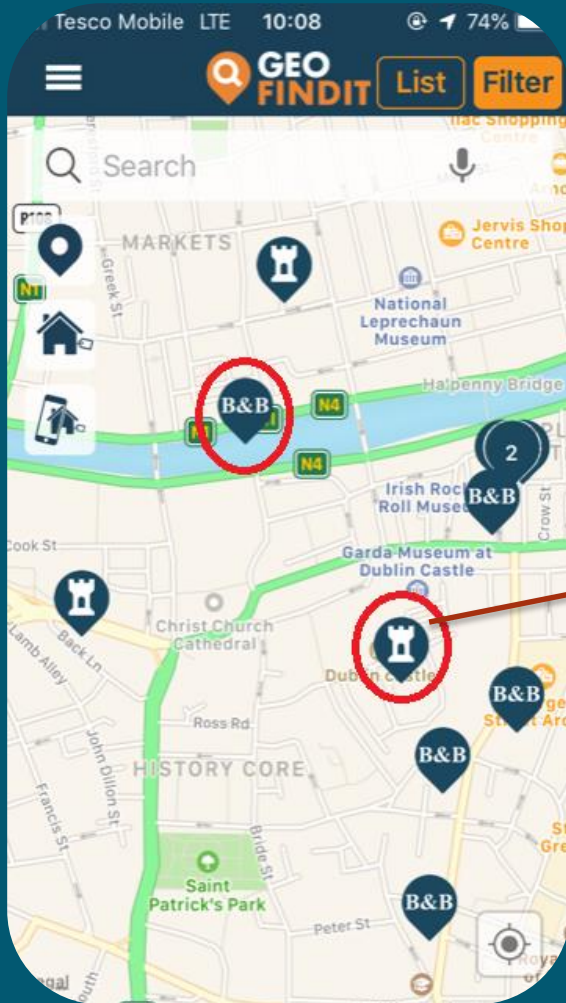

# Property Price Register on GeoFindIT

Property Search

Share Options

Route Planner

Street View

# Blue Flag Beaches

# GeoFindIT Filter: Heritage Sites and B&Bs

Dublin Castle: Google Street View