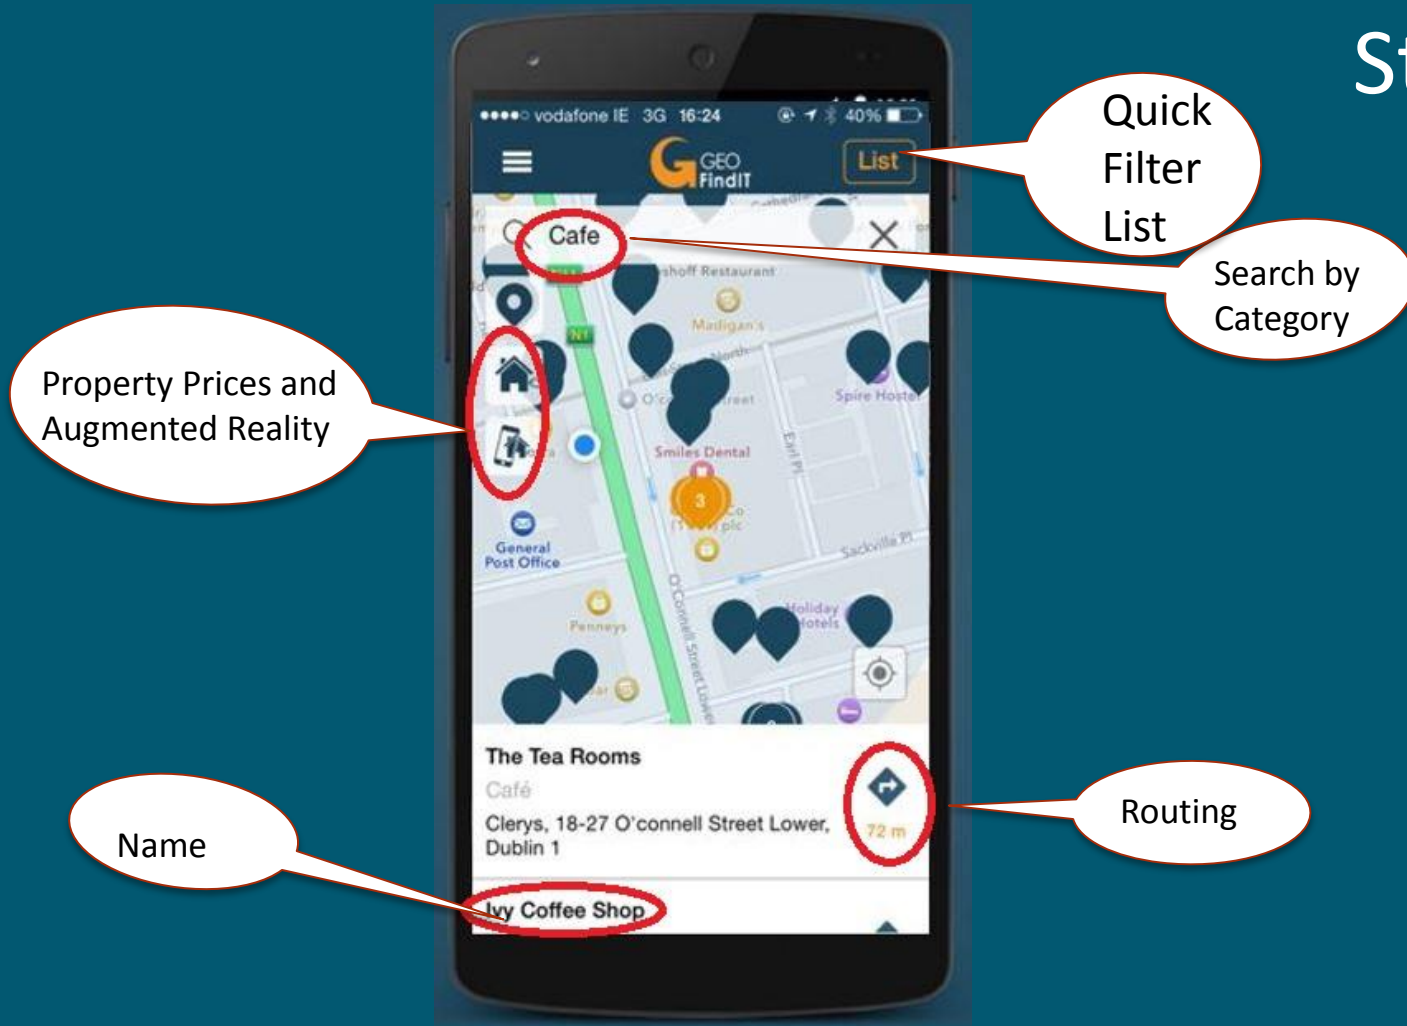

Stages in App Development

Stage 1