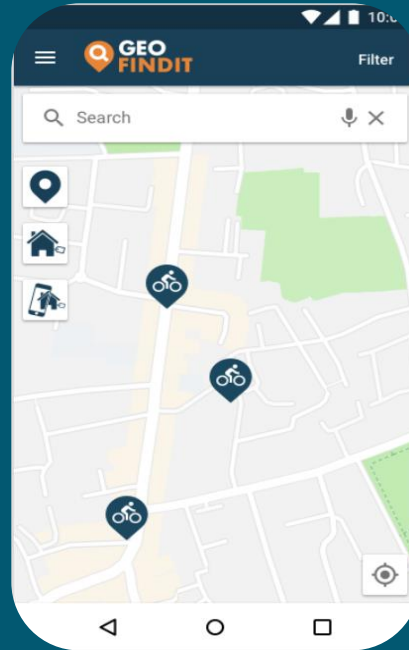

# Hotels

Email address

Tel. number

Website address

Eviston Hotel: Google Street View

# New Developments – Live Feeds

Electric Charging Points

Dublin Bikes

Dublin Bus