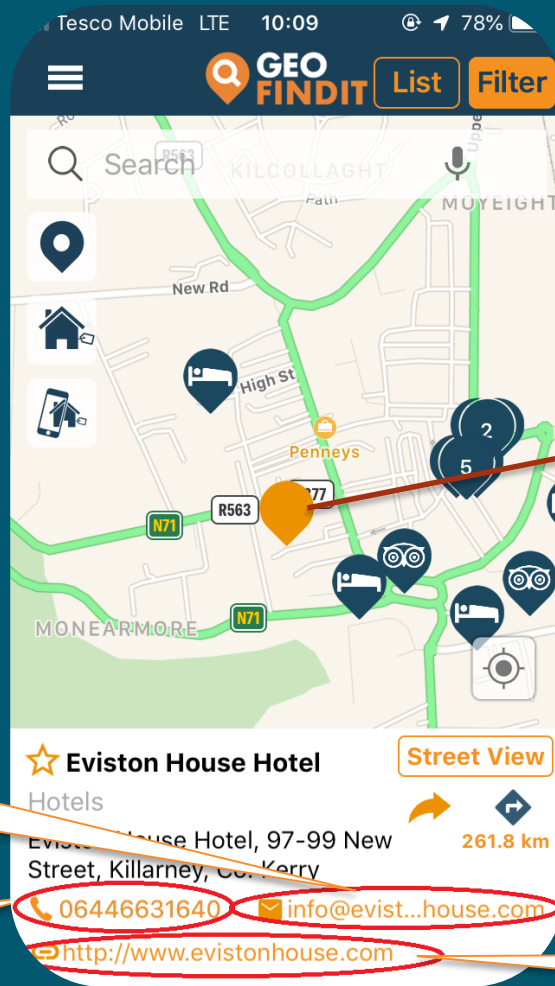

# GeoFindIT Filter: Heritage Sites and B&Bs

Dublin Castle: Google Street View

# Hotels

Email address

Tel. number

Website address

Eviston Hotel: Google Street View