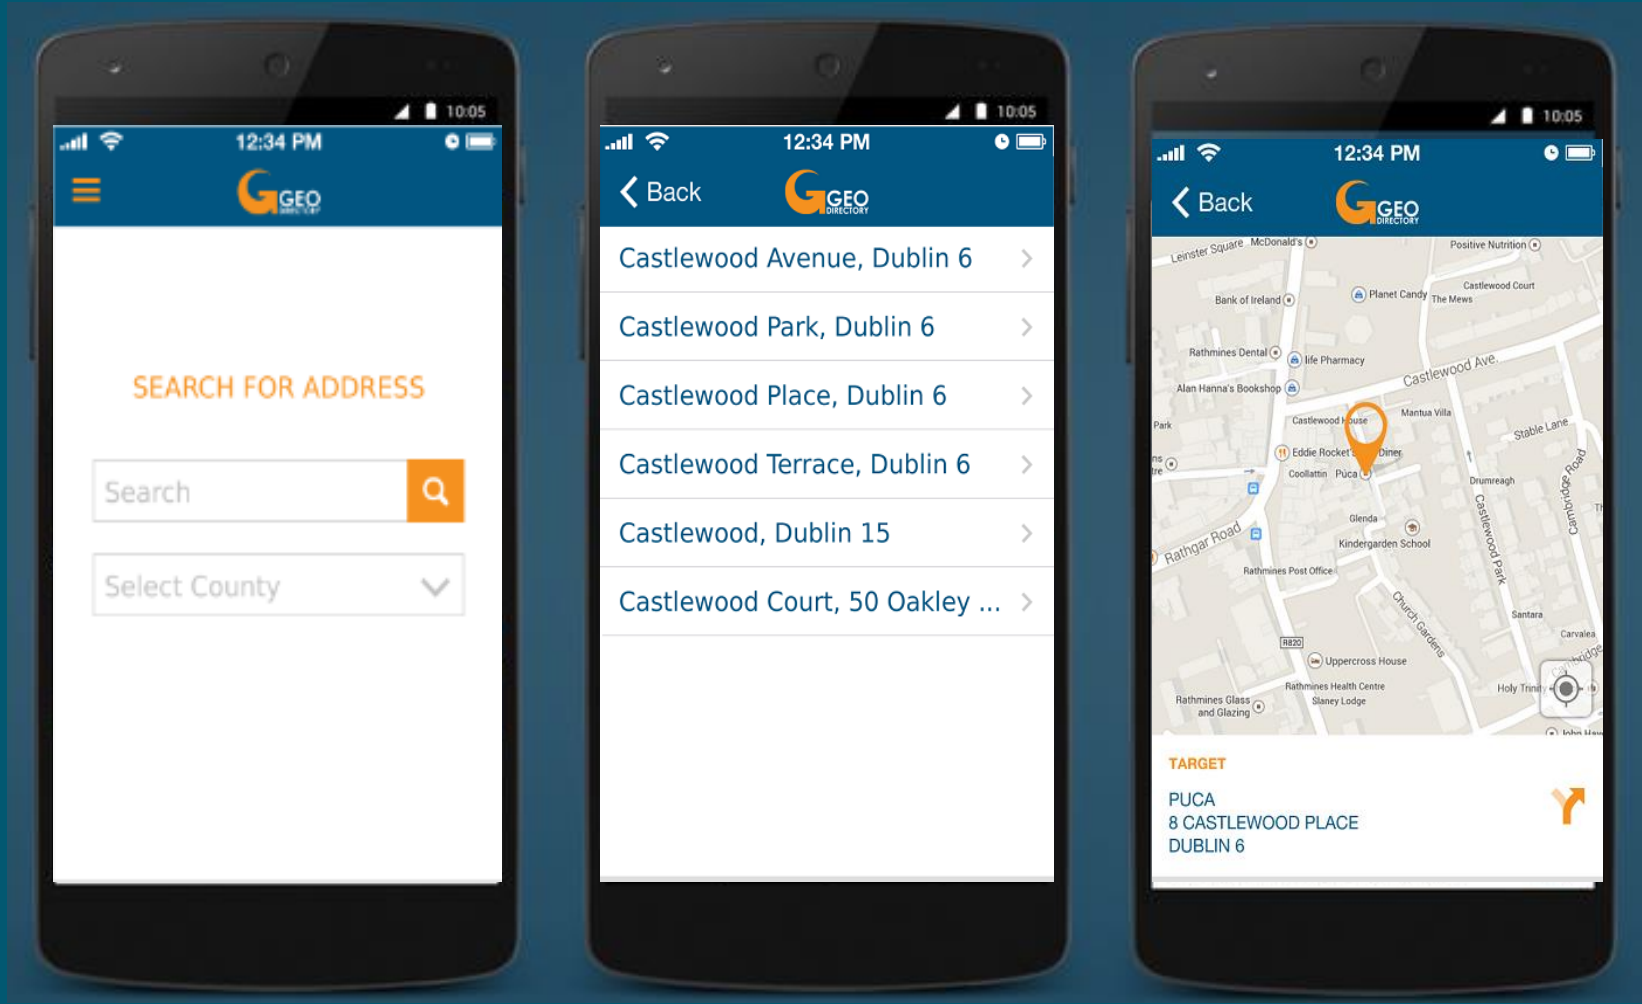

Initial Design – Launched 2014