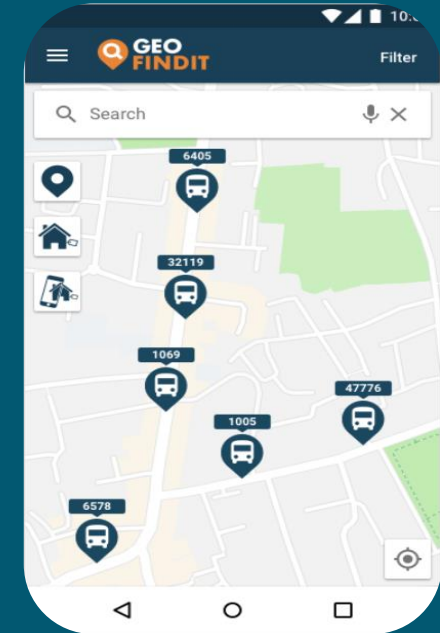

# Hotels

Email address

Tel. number

Website address

Eviston Hotel: Google Street View

# New Developments – Live Feeds

Electric Charging Points

Dublin Bikes

Dublin Bus